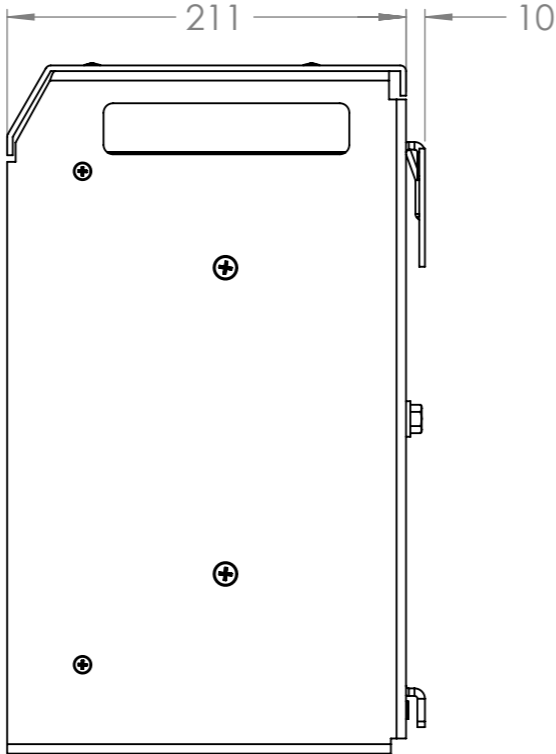

Dimension Drawing - Isolation Transformer	
ITR040362041	Isolation Transformer 3600W 115/230V
ITR050362041	Isolation Transformer 3600W Auto 115/230V

Countersunk M6 holes(5x)

Dimensions in mm

Rev00