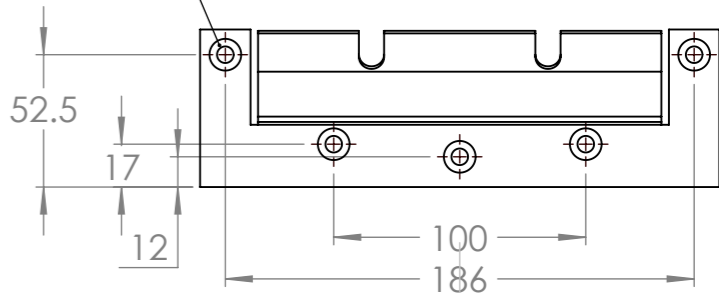

Dimension Drawing - Isolation Transformer	
ITR040362041	Isolation Transformer 3600W 115/230V
ITR050362041	Isolation Transformer 3600W Auto 115/230V

Countersunk M6 holes(5x)

Dimensions in mm

Rev00