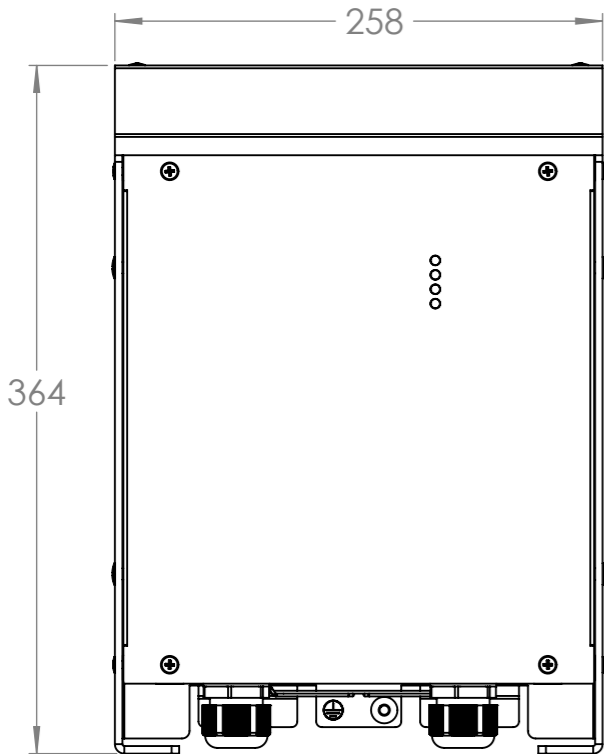

Dimension Drawing - Isolation Transformer	
ITR040362041	Isolation Transformer 3600W 115/230V
ITR050362041	Isolation Transformer 3600W Auto 115/230V

Countersunk M6 holes(5x)

Dimensions in mm

Rev00