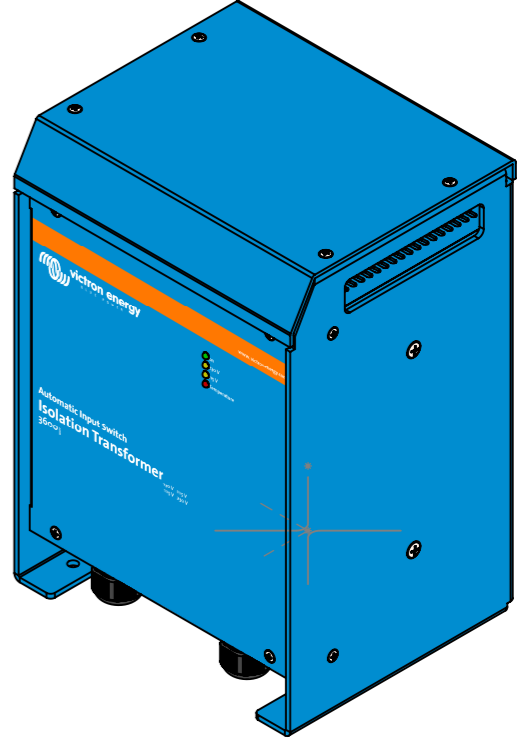

Dimension Drawing - Isolation Transformer	
ITR040362041	Isolation Transformer 3600W 115/230V
ITR050362041	Isolation Transformer 3600W Auto 115/230V

Countersunk M6 holes(5x)

Dimensions in mm

Rev00