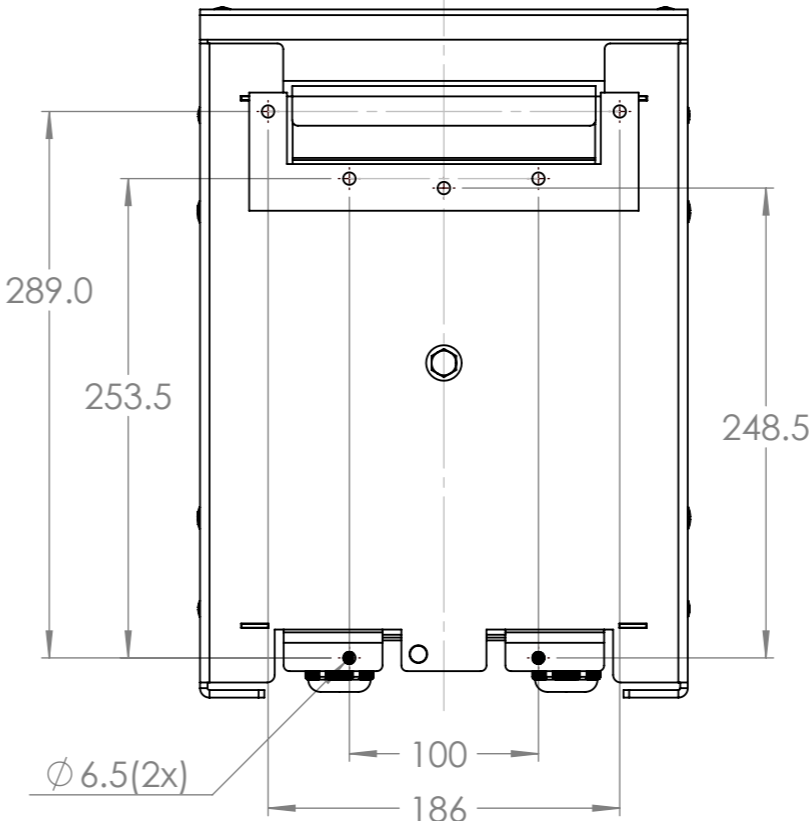

Dimension Drawing - Isolation Transformer	
ITR040362041	Isolation Transformer 3600W 115/230V
ITR050362041	Isolation Transformer 3600W Auto 115/230V

Countersunk M6 holes(5x)

Dimensions in mm

Rev00