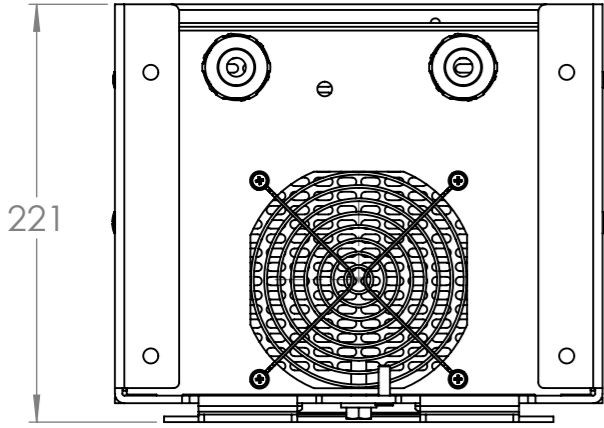

Dimension Drawing - Isolation Transformer	
ITR040362041	Isolation Transformer 3600W 115/230V
ITR050362041	Isolation Transformer 3600W Auto 115/230V

Countersunk M6 holes(5x)

Dimensions in mm

Rev00